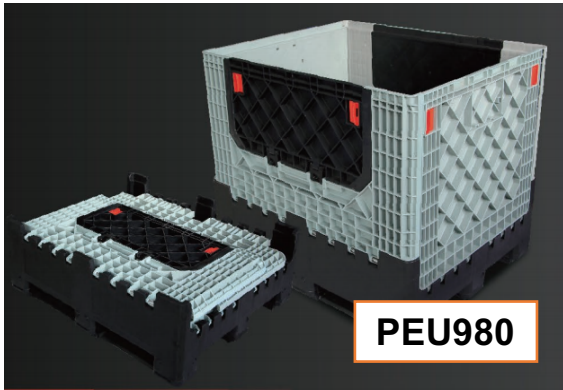

Logistics Collapsible Crates

DESCRIPTION:

Collapsible Plastic Crates – Designed for loading on trucks and sea containers, they are reusable and save space on return freight.

FEATURES AND BENEFITS:

- Collapsible and Stackable
- Made from high grade PP UV stabilised plastic
- Can be stacked 3 units high when loaded
- Collapsible compact storage when not in use
- Optional lids available

PEU760

PEU980

Item Code	External Size	Internal Size	Folded Size	Load	Colour	Weight
PEU980	(H) 980mm	(H) 918mm	(H) 390mm	Static - 3 High @ 4000 kg (total)	Black/Grey	67.5 kg
	(W) 1200mm	(W) 1117mm	(W) 1200mm	Dynamic – 1 High @ 1500 kg (total)		
	(D) 1000mm	(D) 775mm	(D) 1000mm			

Item Code	External Size	Internal Size	Folded Size	Load	Colour	Weight
PEU760	(H) 760mm	(H) 580mm	(H) 300mm	Static - 3 High @ 4000 kg (total)	Black/Grey	42 kg
	(W) 1200mm	(W) 1120mm	(W) 1200mm	Dynamic – 1 High @ 1500 kg (total)		
	(D) 1000mm	(D) 920mm	(D) 1000mm			

Optional Cover	Height	Width	Depth	Colour	Weight
PEU981	40mm	1210mm	1010mm	Grey	5.5 kg