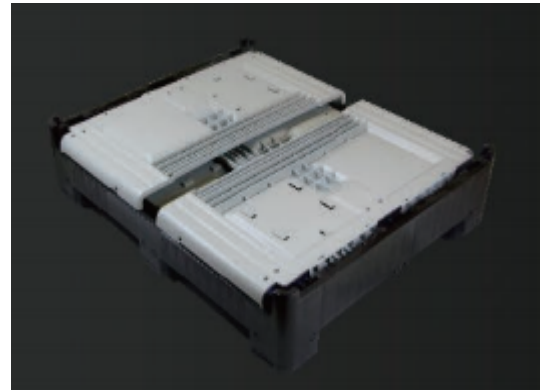

Logistics Collapsible Crates

DESCRIPTION:

Collapsible Plastic Crates – Designed for loading on trucks and sea containers, they are reusable and save space on return freight.

FEATURES AND BENEFITS:

- Collapsible and Stackable
- Made from high grade PP UV stabilised plastic
- Can be stacked 3 units high when loaded
- Collapsible compact storage when not in use
- Optional lids available

PEU760

PEU980

Item Code	External Size	Internal Size	Folded Size	Load	Colour	Weight
PEU980	(H) 980mm	(H) 918mm	(H) 390mm	Static - 3 High @ 4000 kg (total)	Black/Grey	67.5 kg
	(W) 1200mm	(W) 1117mm	(W) 1200mm	Dynamic – 1 High @ 1500 kg (total)		
	(D) 1000mm	(D) 775mm	(D) 1000mm			

Item Code	External Size	Internal Size	Folded Size	Load	Colour	Weight
PEU760	(H) 760mm	(H) 580mm	(H) 300mm	Static - 3 High @ 4000 kg (total)	Black/Grey	42 kg
	(W) 1200mm	(W) 1120mm	(W) 1200mm	Dynamic – 1 High @ 1500 kg (total)		
	(D) 1000mm	(D) 920mm	(D) 1000mm			

Optional Cover	Height	Width	Depth	Colour	Weight
PEU981	40mm	1210mm	1010mm	Grey	5.5 kg