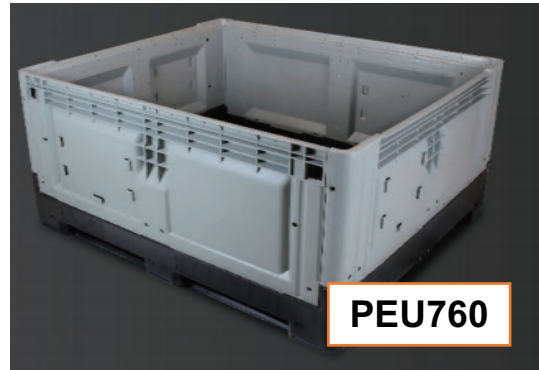

Logistics Collapsible Crates

DESCRIPTION:

Collapsible Plastic Crates – Designed for loading on trucks and sea containers, they are reusable and save space on return freight.

FEATURES AND BENEFITS:

- Collapsible and Stackable
- Made from high grade PP UV stabilised plastic
- Can be stacked 3 units high when loaded
- Collapsible compact storage when not in use
- Optional lids available

PEU760

PEU980

Item Code	External Size	Internal Size	Folded Size	Load	Colour	Weight
PEU980	(H) 980mm	(H) 918mm	(H) 390mm	Static - 3 High @ 4000 kg (total)	Black/Grey	67.5 kg
	(W) 1200mm	(W) 1117mm	(W) 1200mm	Dynamic – 1 High @ 1500 kg (total)		
	(D) 1000mm	(D) 775mm	(D) 1000mm			

Item Code	External Size	Internal Size	Folded Size	Load	Colour	Weight
PEU760	(H) 760mm	(H) 580mm	(H) 300mm	Static - 3 High @ 4000 kg (total)	Black/Grey	42 kg
	(W) 1200mm	(W) 1120mm	(W) 1200mm	Dynamic – 1 High @ 1500 kg (total)		
	(D) 1000mm	(D) 920mm	(D) 1000mm			

Optional Cover	Height	Width	Depth	Colour	Weight
PEU981	40mm	1210mm	1010mm	Grey	5.5 kg